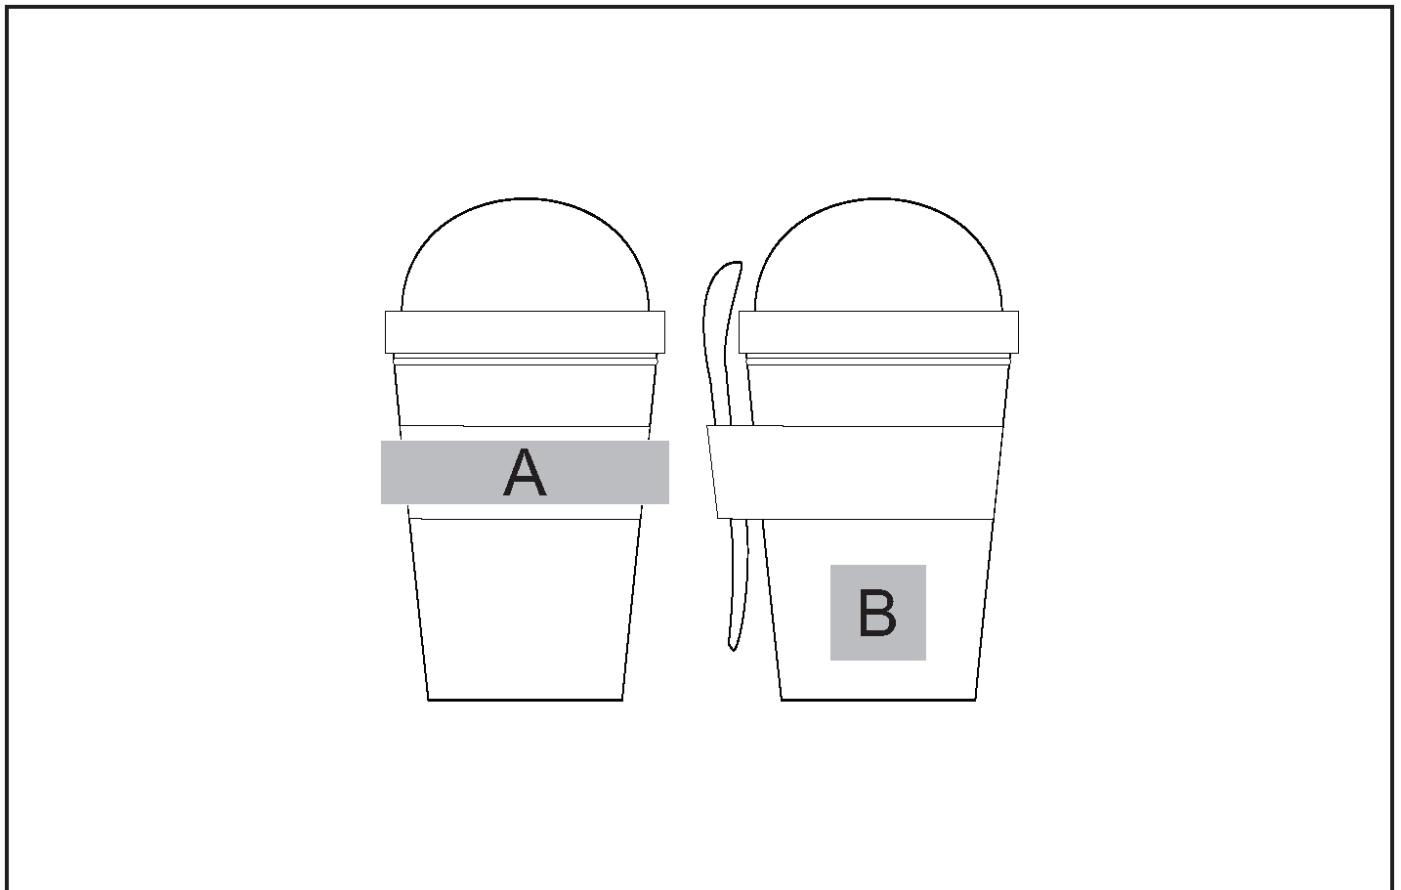

IDEA-6912

Yo-On-The-Go Breakfast Cup

Need to know:

- Includes 1-Colour 1-Position Screen Wrap (setup fee applies)

Branding Options:

Position A

1. Screen Wrap (SW)
1 Colour
Size: 90mm wide x 20mm high

Position B

1. Pad Printing (PB)
1 Colour
Size: 30mm wide x 30mm high